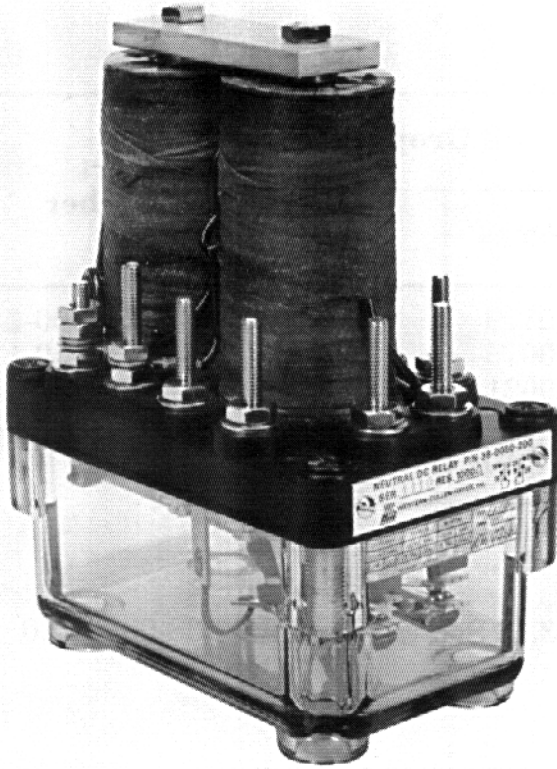

**Series 50
Shelf-Type Relays
For
Railroad Signal
Applications**

Western-Cullen-Hayes makes vital shelf relays for many railroad signal applications. Calibration and test procedures conducted at the factory help to insure proper operation over a wide range of environmental conditions. Individual relays are detailed on the following page.

Contacts

These relays are equipped with two sets of "Form C" contacts. All are heavy-duty (30 VDC, 15 Ampere, retained) with silver to silver-impregnated-carbon fronts and silver to silver backs. Standard minimum opening is 0.05 inches. Wiping action of the contacts causes them to be self-cleaning.

Mountings

Spring shock absorber bases are provided with all relays. A bracket for wall-mounting is available as an optional item.

Housing

The cover is transparent, cast, poly-carbonate plastic. Frame and cover are sealed to one another by a pressure gasket. Binding posts are retained in cast-in grooves to prevent turning. All binding post and coil core ports are sealed to guard against the ingress of moisture and other contaminants. An identification plate is mounted to the cover of each relay and includes a contact diagram which will aid installation and testing of the relay.

Over-All Size

Maximum over-all size of the Series 50 Relays, including spring base, coils and appertances is 8-1/2" H x 4-1/4" W x 6-1/2" D.

Series 50 Relays

Neutral DC Line Relays 	Coil Resistance Ohms	Energi- zation Voltage	Full Drop-Away		Part Number
			Amps	Volts	
	160	5.32	.0179	2.89	38-0050-300-1
	280	4.99	.0078	2.17	38-0050-400-1
	1000	5.96	.0021	2.14	38-0050-200-1
Neutral Slow Dropaway Relays 	134	4.8	Min. D.A. Time		38-0050-450
			3.15 Sec. @ 12VDC		
Neutral DC Track Relays 	4.0	.32	.034	.136	38-0050-600-1
Power Transfer Relays 	140/140	9.0 (Volts RMS)		7.0 (Volts RMS)	38-0050-425-1
		AC input not to exceed 26 volts			
Wall Mount Bracket	For mounting any of above relays to wall.				38-0052-10